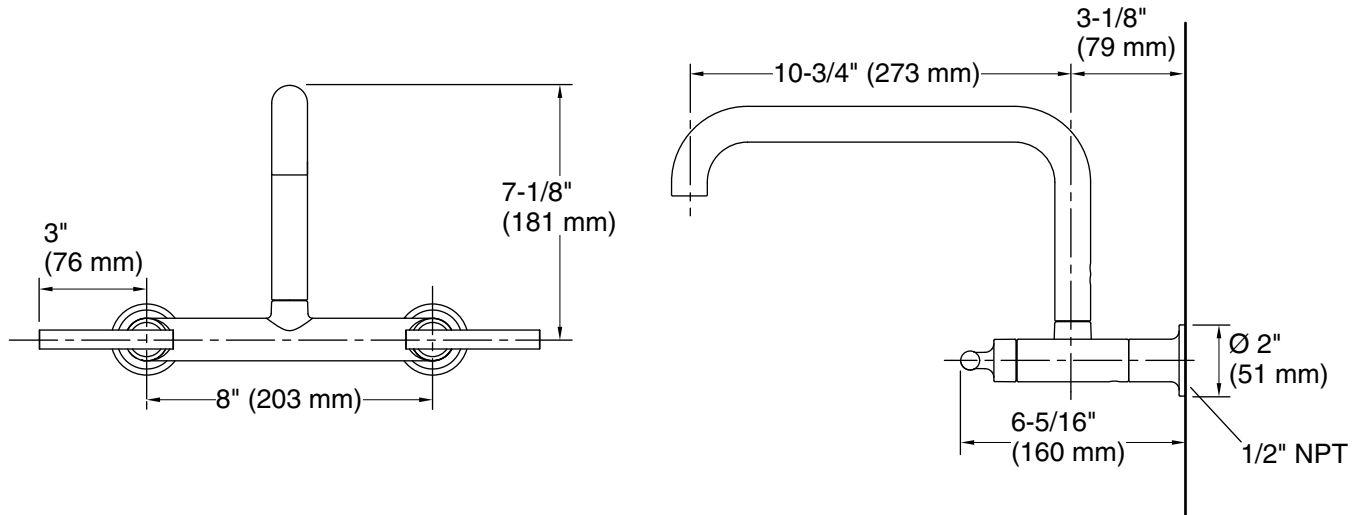

Technical Information

All product dimensions are nominal.

Notes

Install this product according to the installation guide.

ADA, CSA B651 compliant when installed to the specific requirements of these regulations.